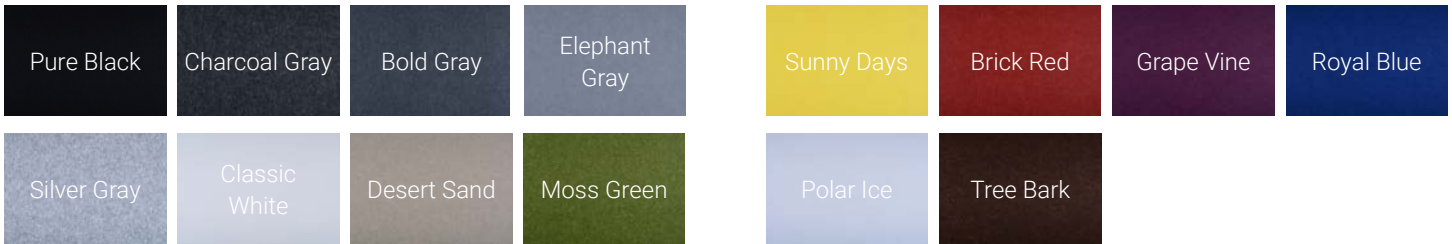

Power Options

Standard with 2P2USB Cove power module in three colors: Silver Pearl, Gloss White, and Black.

Glass Door

OneZone's self-closing door is constructed of 10mm thick clear tempered glass.

Flooring

Carpet is standard in three colors: Iron, Laurel and Flax.