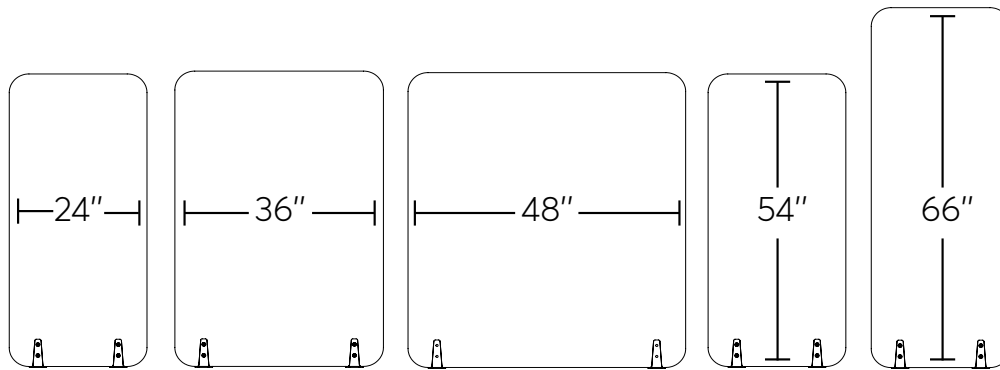

ROUILLARD

2022

WISP

The New Look of collaborative spaces

ROUILLARD

WISP

The WISP panel collection is now available in three different widths (24", 36", and 48") and two different heights (56" and 66") for more versatility. As part of Rouillard's smart design, all panels are light enough to be moved around easily. The built-in magnetic system that allows for easy set-up is a convenient optional feature.

ROUILLARD

ROUILLARD

Divide with style

Customize your Wisp wall by adding side shelves or work surfaces. Choose from our vast assortment of fabrics and create your favorite upholstery style (one or two-tones). However you use it, Wisp will blend seamlessly with your collaborative space while remaining compliant with social distancing measures.

ROUILLARD

WISP

IWA & IWL

ROUILLARD

IWC

WISP

ROUILLARD

IWL2454
OW 24" OD 15" OH 54"

IWL3654
OW 36" OD 15" OH 54"

IWA4866
OW 48" OD 15" OT 66"

IWC*4254
OW 42" OD 29" OH 54"

IWC*4254-DT
Desking table
OW 42" OD 29" OH 54"
Tablet: W 39" D 18½" H 29"

IWC*4254-LT
Laptop tablet
OW 42" OD 29" OH 54"
Tablet: W 10" D 16½" H 26"