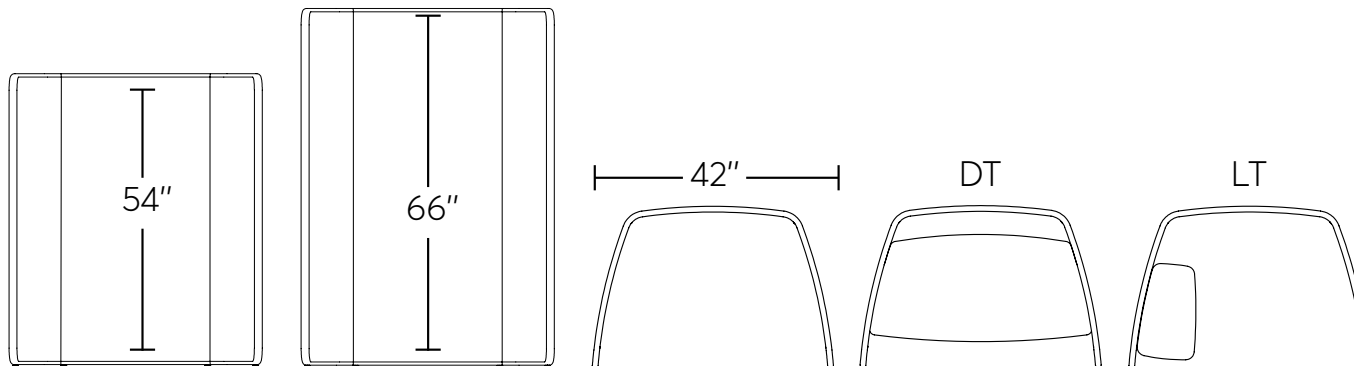

ROUILLARD

2022

WISP

The New Look of collaborative spaces

ROUILLARD

WISP

The WISP panel collection is now available in three different widths (24", 36", and 48") and two different heights (56" and 66") for more versatility. As part of Rouillard's smart design, all panels are light enough to be moved around easily. The built-in magnetic system that allows for easy set-up is a convenient optional feature.

ROUILLARD

WISP

IWA & IWL

ROUILLARD

IWC

WISP

ROUILLARD

IWL2454
OW 24" OD 15" OH 54"

IWL3654
OW 36" OD 15" OH 54"

IWA4866
OW 48" OD 15" OT 66"

IWC*4254
OW 42" OD 29" OH 54"

IWC*4254-DT
Desking table
OW 42" OD 29" OH 54"
Tablet: W 39" D 18½" H 29"

IWC*4254-LT
Laptop tablet
OW 42" OD 29" OH 54"
Tablet: W 10" D 16½" H 26"