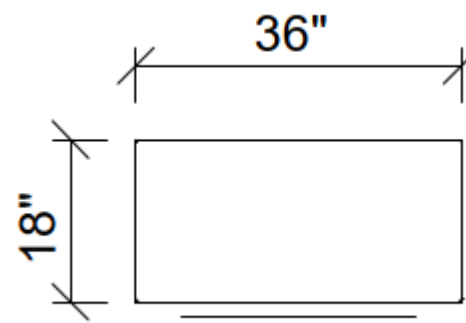

CAT 3

FILING CABINETS AND STORAGE

COLLECTIONS

METAL (SERIES 45)

GENERAL INFORMATION

Description

- Lateral filing cabinet with 2 filing drawers
- Front-rear filing bars
- Seat Cushion
- 18x36x27 15/16
- Key lock included

Finish

- Grade 1 painted metal (according to our regular charter)
- Upholstered fabric

PLAN VIEW

COLLECTIONS

METAL (SERIES 45)

GENERAL INFORMATION

Description

- Lateral filing cabinet with 3 filing drawers
- Front-rear filing bars
- 18x36x40 1/16
- Key lock included