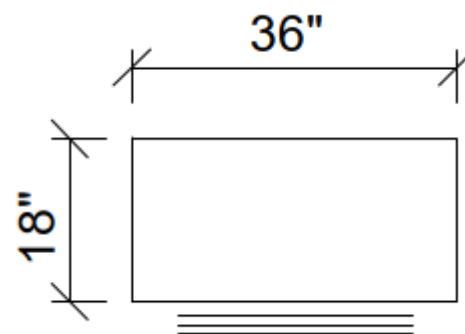

COLLECTIONS

METAL (SERIES 45)

GENERAL INFORMATION

Description

- Lateral filing cabinet with 3 filing drawers
- Front-rear filing bars
- 18x36x40 1/16
- Key lock included

Finish

- Grade 1 painted metal (according to our regular charter)

PLAN VIEW