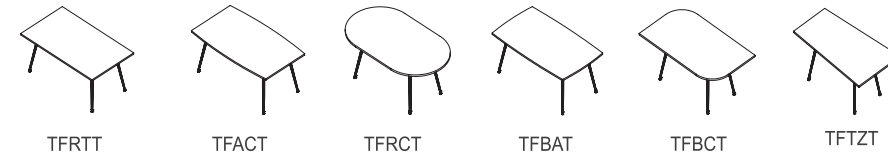

CONFERENCE TABLES: FIT & NOVA BASE TABLES

Fit Base Tables