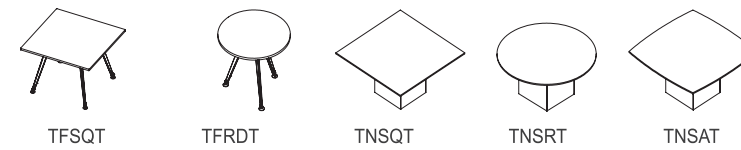

### ELECTRICAL SOLUTION

Also available in Arc End Rectangular, Racetrack, Arched Boat, Trapezoid, Oval and BRC fit.

NOVA  
RECTANGULAR WITH 3 BASES

MEDIA TABLE

---

RECTANGLE  
MEDIA TABLE

Also available in Bullet Media and Trapezoid

PARSONS  
TABLE

CONFERENCE TABLES: FIT & NOVA BASE TABLES

Fit Base Tables

Rectangle Nova Base Tables

Triangle Nova Base Tables

Disc Base Tables

Meeting Tables: Fit and Nova Base

MEDIA TABLES

PARSONS TABLES

MEETING & CASUAL TABLES

DISC BASE  
RACETRACK TABLE

Also available in Rectangular, Arc End, Arched Boat, Trapezoid, Oval and BRC fit.