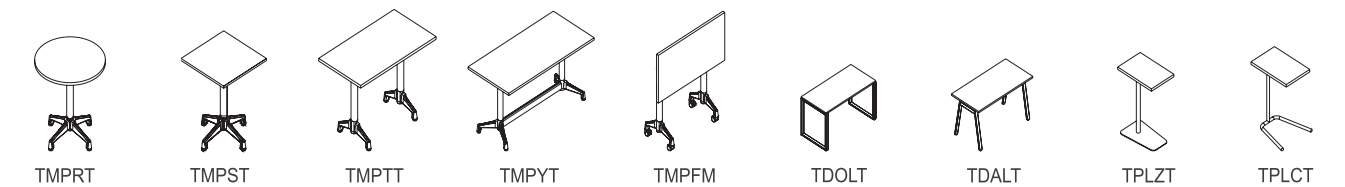

### ELECTRICAL SOLUTION

Also available in Arc End Rectangular, Racetrack, Arched Boat, Trapezoid, Oval and BRC fit.

NOVA  
RECTANGULAR WITH 3 BASES

MEDIA TABLE

---

RECTANGLE  
MEDIA TABLE

Also available in Bullet Media and Trapezoid

PARSONS  
TABLE

CONFERENCE TABLES: FIT & NOVA BASE TABLES

Fit Base Tables

Rectangle Nova Base Tables

Triangle Nova Base Tables

Disc Base Tables

Meeting Tables: Fit and Nova Base

MEDIA TABLES

PARSONS TABLES

MEETING & CASUAL TABLES

DISC BASE  
RACETRACK TABLE

Also available in Rectangular, Arc End, Arched Boat, Trapezoid, Oval and BRC fit.