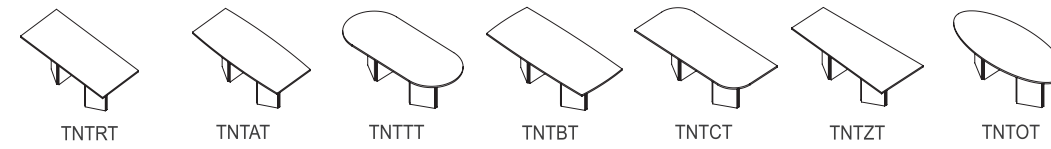

### ELECTRICAL SOLUTION

Also available in Arc End Rectangular, Racetrack, Arched Boat, Trapezoid, Oval and BRC fit.

NOVA  
RECTANGULAR WITH 3 BASES

MEDIA TABLE

---

RECTANGLE  
MEDIA TABLE

Also available in Bullet Media and Trapezoid

PARSONS  
TABLE

CONFERENCE TABLES: FIT & NOVA BASE TABLES

Fit Base Tables

Rectangle Nova Base Tables

Triangle Nova Base Tables

Disc Base Tables

Meeting Tables: Fit and Nova Base

MEDIA TABLES

PARSONS TABLES

MEETING & CASUAL TABLES

DISC BASE  
RACETRACK TABLE

Also available in Rectangular, Arc End, Arched Boat, Trapezoid, Oval and BRC fit.