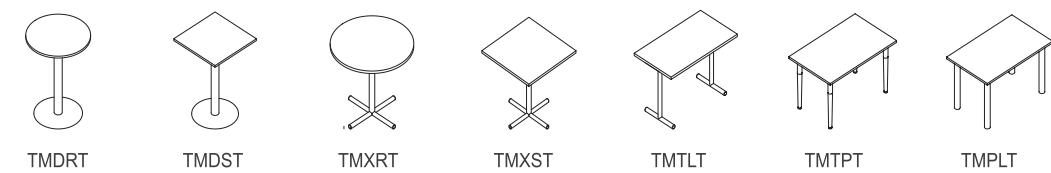

### ELECTRICAL SOLUTION

Also available in Arc End Rectangular, Racetrack, Arched Boat, Trapezoid, Oval and BRC fit.

NOVA  
RECTANGULAR WITH 3 BASES

MEDIA TABLE

---

RECTANGLE  
MEDIA TABLE

Also available in Bullet Media and Trapezoid

PARSONS  
TABLE

CONFERENCE TABLES: FIT & NOVA BASE TABLES

Fit Base Tables

Rectangle Nova Base Tables

Triangle Nova Base Tables

Disc Base Tables

Meeting Tables: Fit and Nova Base

MEDIA TABLES

PARSONS TABLES

MEETING & CASUAL TABLES

DISC BASE  
RACETRACK TABLE

Also available in Rectangular, Arc End, Arched Boat, Trapezoid, Oval and BRC fit.