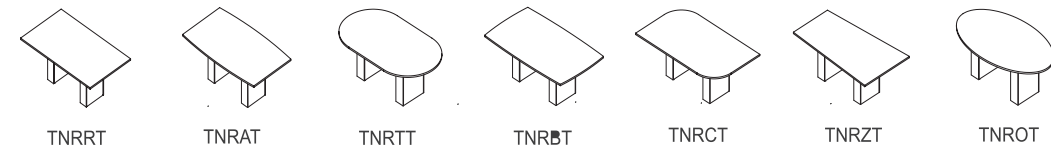

### ELECTRICAL SOLUTION

Also available in Arc End Rectangular, Racetrack, Arched Boat, Trapezoid, Oval and BRC fit.

NOVA  
RECTANGULAR WITH 3 BASES

MEDIA TABLE

---

RECTANGLE  
MEDIA TABLE

Also available in Bullet Media and Trapezoid

PARSONS  
TABLE

CONFERENCE TABLES: FIT & NOVA BASE TABLES

Fit Base Tables

Rectangle Nova Base Tables

Triangle Nova Base Tables

Disc Base Tables

Meeting Tables: Fit and Nova Base

MEDIA TABLES

PARSONS TABLES

MEETING & CASUAL TABLES

DISC BASE  
RACETRACK TABLE

Also available in Rectangular, Arc End, Arched Boat, Trapezoid, Oval and BRC fit.