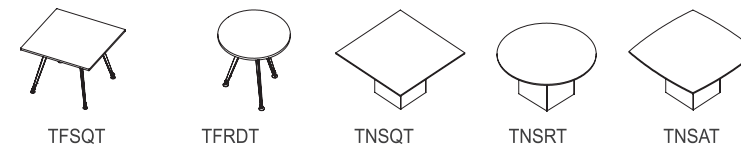

PARSONS  
TABLE

CONFERENCE TABLES: FIT & NOVA BASE TABLES

Fit Base Tables

Rectangle Nova Base Tables

Triangle Nova Base Tables

Disc Base Tables

Meeting Tables: Fit and Nova Base

MEDIA TABLES

PARSONS TABLES

MEETING & CASUAL TABLES

DISC BASE  
RACETRACK TABLE

Also available in Rectangular, Arc End, Arched Boat, Trapezoid, Oval and BRC fit.