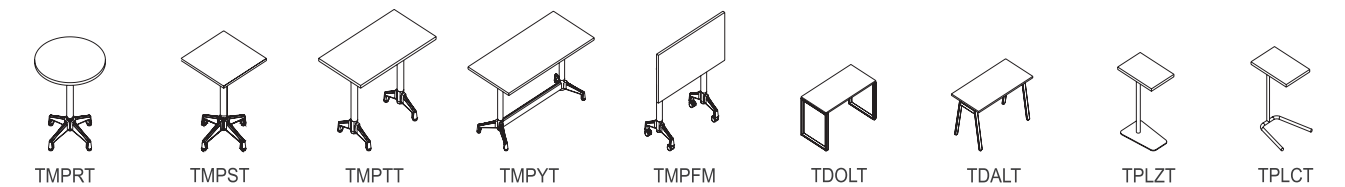

PARSONS  
TABLE

CONFERENCE TABLES: FIT & NOVA BASE TABLES

Fit Base Tables

Rectangle Nova Base Tables

Triangle Nova Base Tables

Disc Base Tables

Meeting Tables: Fit and Nova Base

MEDIA TABLES

PARSONS TABLES

MEETING & CASUAL TABLES

DISC BASE  
RACETRACK TABLE

Also available in Rectangular, Arc End, Arched Boat, Trapezoid, Oval and BRC fit.