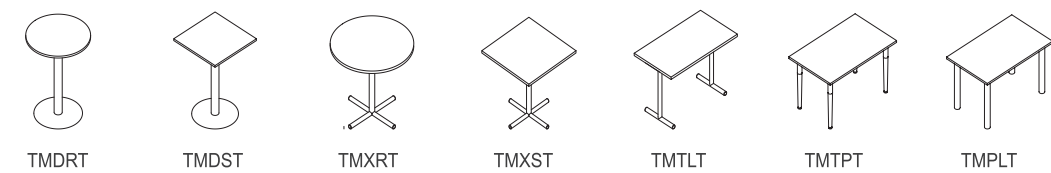

PARSONS  
TABLE

CONFERENCE TABLES: FIT & NOVA BASE TABLES

Fit Base Tables

Rectangle Nova Base Tables

Triangle Nova Base Tables

Disc Base Tables

Meeting Tables: Fit and Nova Base

MEDIA TABLES

PARSONS TABLES

MEETING & CASUAL TABLES

DISC BASE  
RACETRACK TABLE

Also available in Rectangular, Arc End, Arched Boat, Trapezoid, Oval and BRC fit.