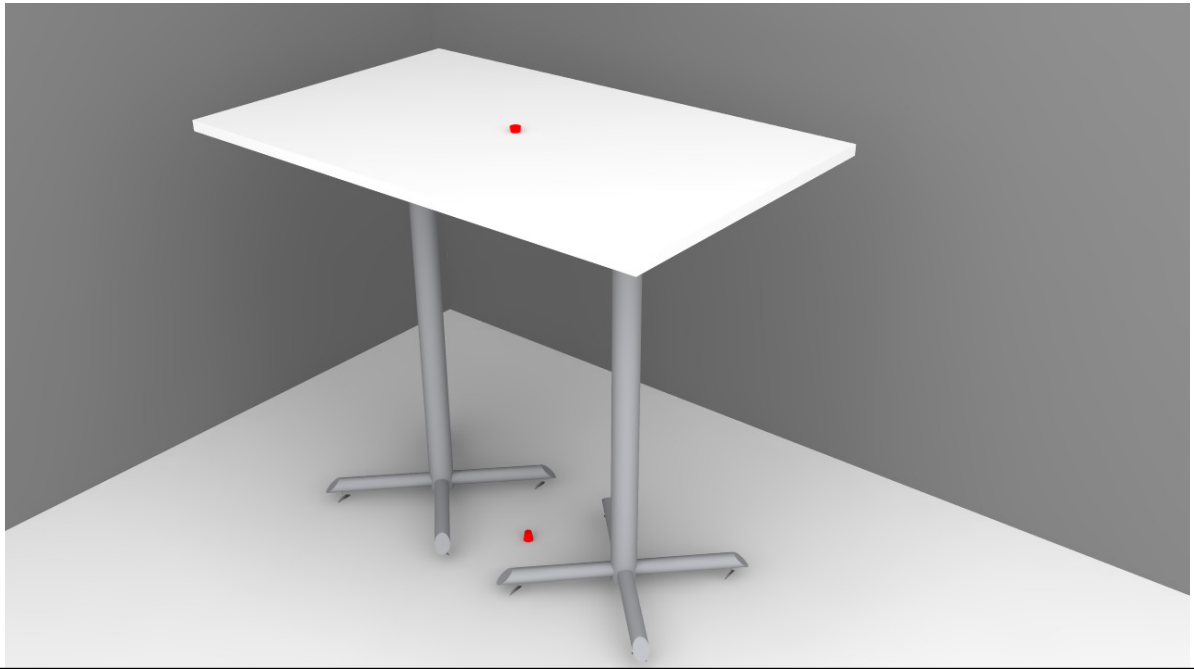

Subcategory: 6D-4, Typical 6D4-2

- a) **Series:** Acute
- b) **Component Part Number / Ordering Code:** XA
- c) **Component Finishes:** Various. See attached.
- d) **Component Height:** 42"
- e) **Component Width:** 30"
- f) **Component Length:** 60"

ACUTE TABLES

PRODUCT CODE

2430 RE T A

Top Size
Width x Length

Top Shape
D : Round
SQ : Square
RE : Rectangle
RT : Racetrack
B : Bullet
H : Halfmoon
TP : Trapezoid

C90 : Radius
CRC90 : Crescent
BT : Boatshape
BTA : Boatshape Arc

Base
X : X-Base
X4 : 4 Column X-Base
T : T-Base
T2 : Double Column T-Base

Series
Acute

OPTIONS

FLIP TOP

CASTERS

FOLDING

FINISHES

LAMINATE