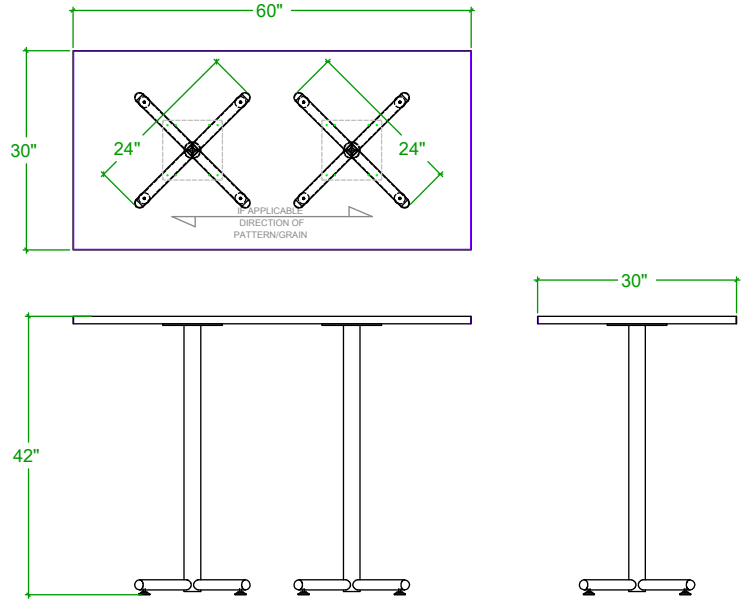

Subcategory: 6D-4, Typical 6D4-2

- a) **Series:** Acute
- b) **Component Part Number / Ordering Code:** XA
- c) **Component Finishes:** Various. See attached.
- d) **Component Height:** 42"
- e) **Component Width:** 30"
- f) **Component Length:** 60"

ACUTE TABLES

PRODUCT CODE

2430 RE T A

Top Size
Width x Length

Top Shape
D : Round
SQ : Square
RE : Rectangle
RT : Racetrack
B : Bullet
H : Halfmoon
TP : Trapezoid

C90 : Radius
CRC90 : Crescent
BT : Boatshape
BTA : Boatshape Arc

Top Size and Shape	Top Type and Finish	Edge Type, Style and Finish	Base Style and Finish
24 x 72, Rectangle	Laminate, Arborite, Brown Sugar	Hardwood, HF, Custom Brown Sugar Stain	TA, Silver

EDGE PROFILES