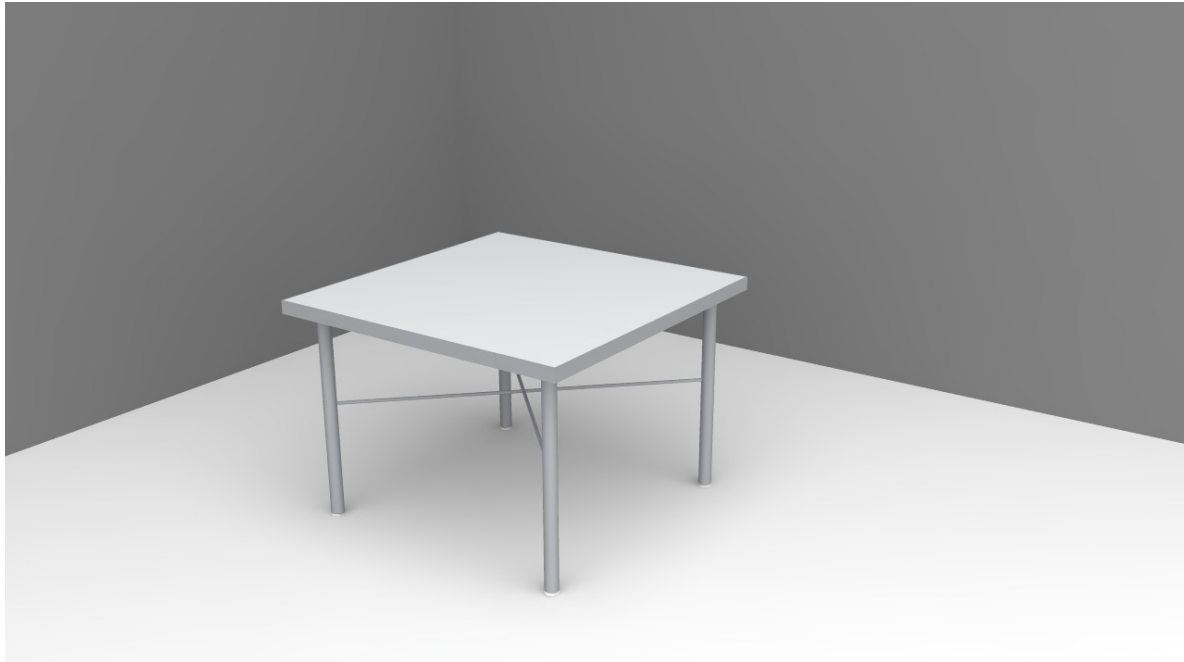

Subcategory: 6D-1, Typical 6D1-3

- a) **Series:** Dani
- b) **Component Part Number / Ordering Code:** DANI18
- c) **Component Finishes:** Various. See attached.
- d) **Component Height:** 18"
- e) **Component Width:** 24"
- f) **Component Length:** 24"

DANI TABLES

PRODUCT CODE

2448 RE DANI O

Top Size

Width x Length

Top Shape

D : Round
SQ : Square
RE : Rectangle

Series

Dani

Base

N/A : Round Post Leg
O : Oval Post Leg
OM : O with Magazine Shelf

OPTIONS

ROUND LEG

OVAL LEG

MAGAZINE SHELF

FINISHES