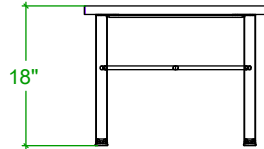

Subcategory: 6D-1, Typical 6D1-3

- a) **Series:** Dani
- b) **Component Part Number / Ordering Code:** DANI18
- c) **Component Finishes:** Various. See attached.
- d) **Component Height:** 18"
- e) **Component Width:** 24"
- f) **Component Length:** 24"

DANI TABLES

PRODUCT CODE

2448 RE DANI O

Top Size

Width x Length

Top Shape

D : Round
SQ : Square
RE : Rectangle

Series