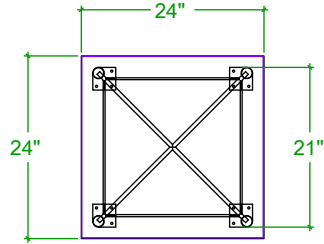

Subcategory: 6D-1, Typical 6D1-3

- a) **Series:** Dani
- b) **Component Part Number / Ordering Code:** DANI18
- c) **Component Finishes:** Various. See attached.
- d) **Component Height:** 18"
- e) **Component Width:** 24"
- f) **Component Length:** 24"

DANI TABLES

PRODUCT CODE

2448 RE DANI O

Top Size

Width x Length

Top Shape

D : Round
SQ : Square
RE : Rectangle

Series