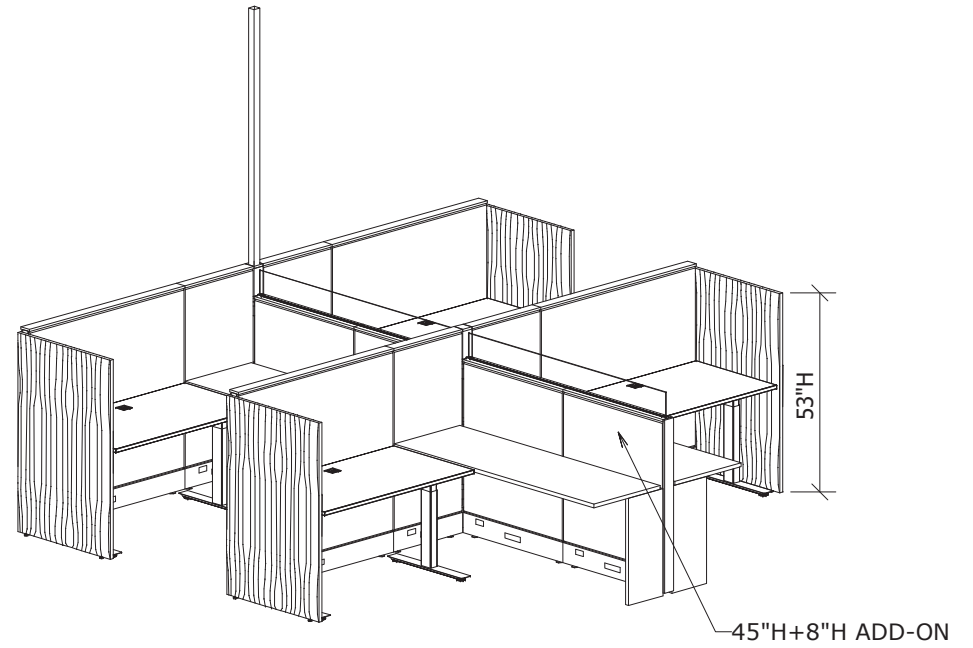

PRODUCT CODE: TAY\_1A-1\_2

## TYPICAL 1A-1 (COSMO)

PANEL SYSTEM L-SHAPE, 4 WORKSTATIONS