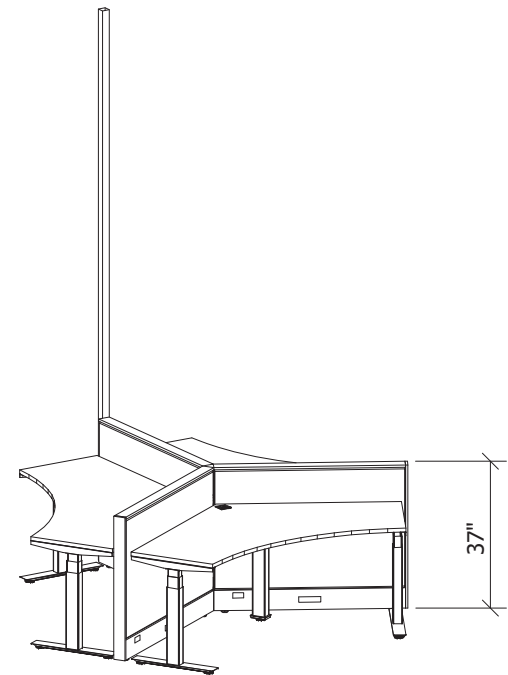

PRODUCT CODE: TAY\_1A-2\_2

TYPICAL 1A-2 (COSMO)  
PANEL SYSTEM 120, 3 WORKSTATIONS