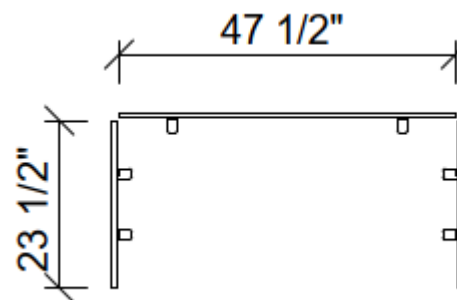

**Dimensions**

- 65 3/4 x 16
- 29 3/4 x 16

PLAN VIEW

**COLLECTIONS**

ACCESSOIRES

**IGENERAL INFORMATION**

**Features**

- Privacy panels mounted on the work surface
- Metal brackets screw into the underside of the surface

**Features**

- Privacy panels mounted on the work surface
- Metal brackets screw into the underside of the surface

**Finish**

- 11/16" thick low pressure laminate
- Grade 1 painted metal (according to our regular chart)

**Dimensions**

- 47 ¾ x 16
- 23 ¾ x 16

PLAN VIEW

Enamel  
Émail

02

This is  
where ideas  
take flight.

C'est ici  
que des idées  
décolleront.

02