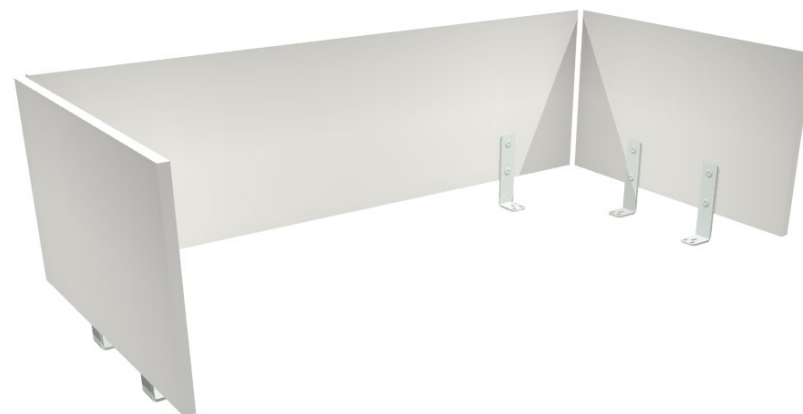

COLLECTIONS

ACCESSOIRES

GENERAL INFORMATION

Features

- Privacy panels mounted on the work surface
- Metal brackets screw into the underside of the surface

Finish

- 11/16" thick low pressure laminate
- Grade 1 painted metal (according to our regular chart)

Dimensions

- 47 ¾ x 16
- 23 ¾ x 16

PLAN VIEW