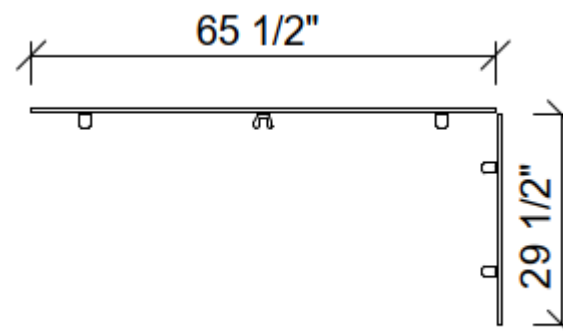

**Dimensions**

- 65 3/4 x 16
- 29 3/4 x 16

PLAN VIEW

**COLLECTIONS**

ACCESSOIRES

**IGENERAL INFORMATION**

**Features**

- Privacy panels mounted on the work surface
- Metal brackets screw into the underside of the surface