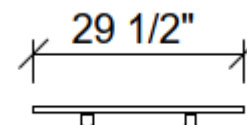

**Dimensions**

- 65 3/4 x 16
- 29 3/4 x 16

PLAN VIEW

**COLLECTIONS**

ACCESSOIRES

**IGENERAL INFORMATION**

**Features**

- Privacy panels mounted on the work surface
- Metal brackets screw into the underside of the surface

**Finish**

- 11/16" thick low pressure laminate
- Grade 1 painted metal (according to our regular chart)

**Dimensions**

- 29 ¾ x 16

PLAN VIEW

**COLLECTIONS**

ACCESSOIRES

**GENERAL INFORMATION**

**Dimensions**

- 47 ¾ x 16
- 23 ¾ x 16

PLAN VIEW

Enamel  
Émail

02

This is  
where ideas  
take flight.

C'est ici  
que des idées  
décolleront.

02