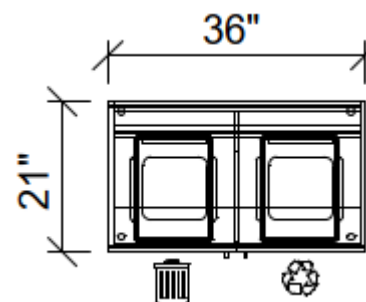

COLLECTIONS

TAKE OFF

GENERAL INFORMATION

Features

- Cabinet for trash/recycling
- Metal section with cutouts
- 2 hinged doors to provide access to the plastic bins included
- Garbage and / or recycling stickers 21 x 36 x 40

Finish

- Surface : 1" thick laminate
- Grade 1 painted metal (according to our regular chart)
- 1.5 mm thick ABS edge banding
- Stickers: white, charcoal, sandstone, or black

PLAN VIEW