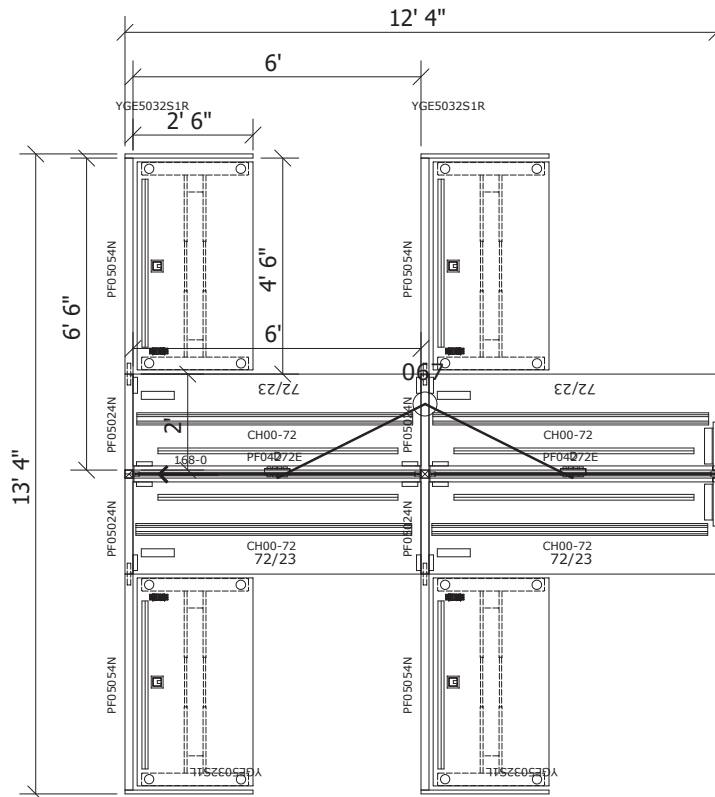

PRODUCT CODE: TAY\_1A-1\_1

## TYPICAL 1A-1 (SWITCH)

PANEL SYSTEM L-SHAPE, 4 WORKSTATIONS