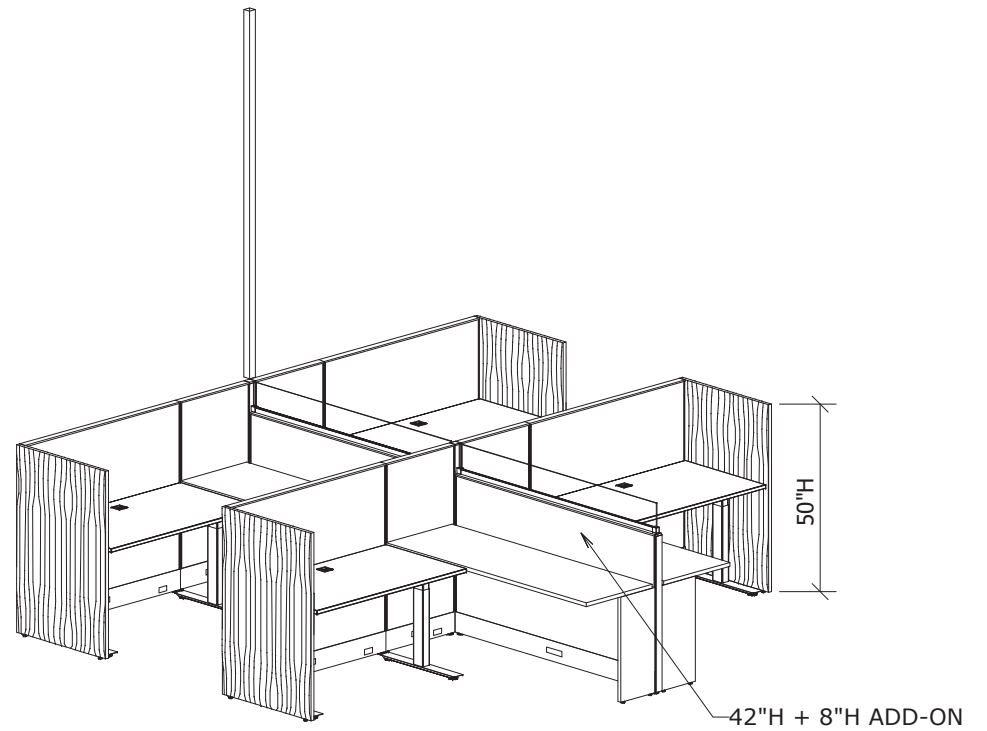

PRODUCT CODE: TAY\_1A-1\_1

## TYPICAL 1A-1 (SWITCH)

PANEL SYSTEM L-SHAPE, 4 WORKSTATIONS