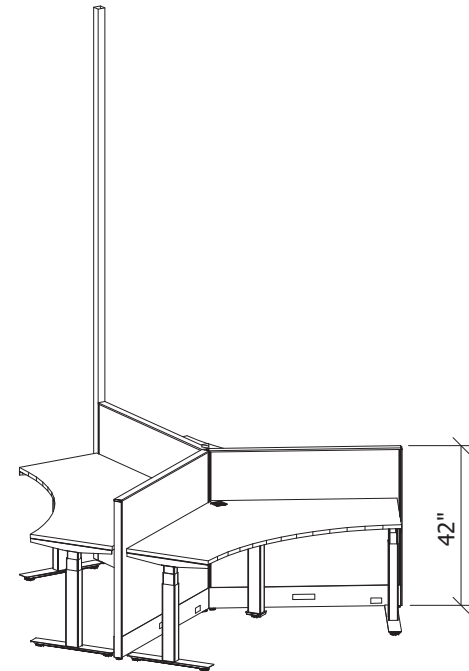

PRODUCT CODE: TAY_1A-2_1

TYPICAL 1A-2 (SWITCH)
 PANEL SYSTEM 120, 3 WORKSTATIONS